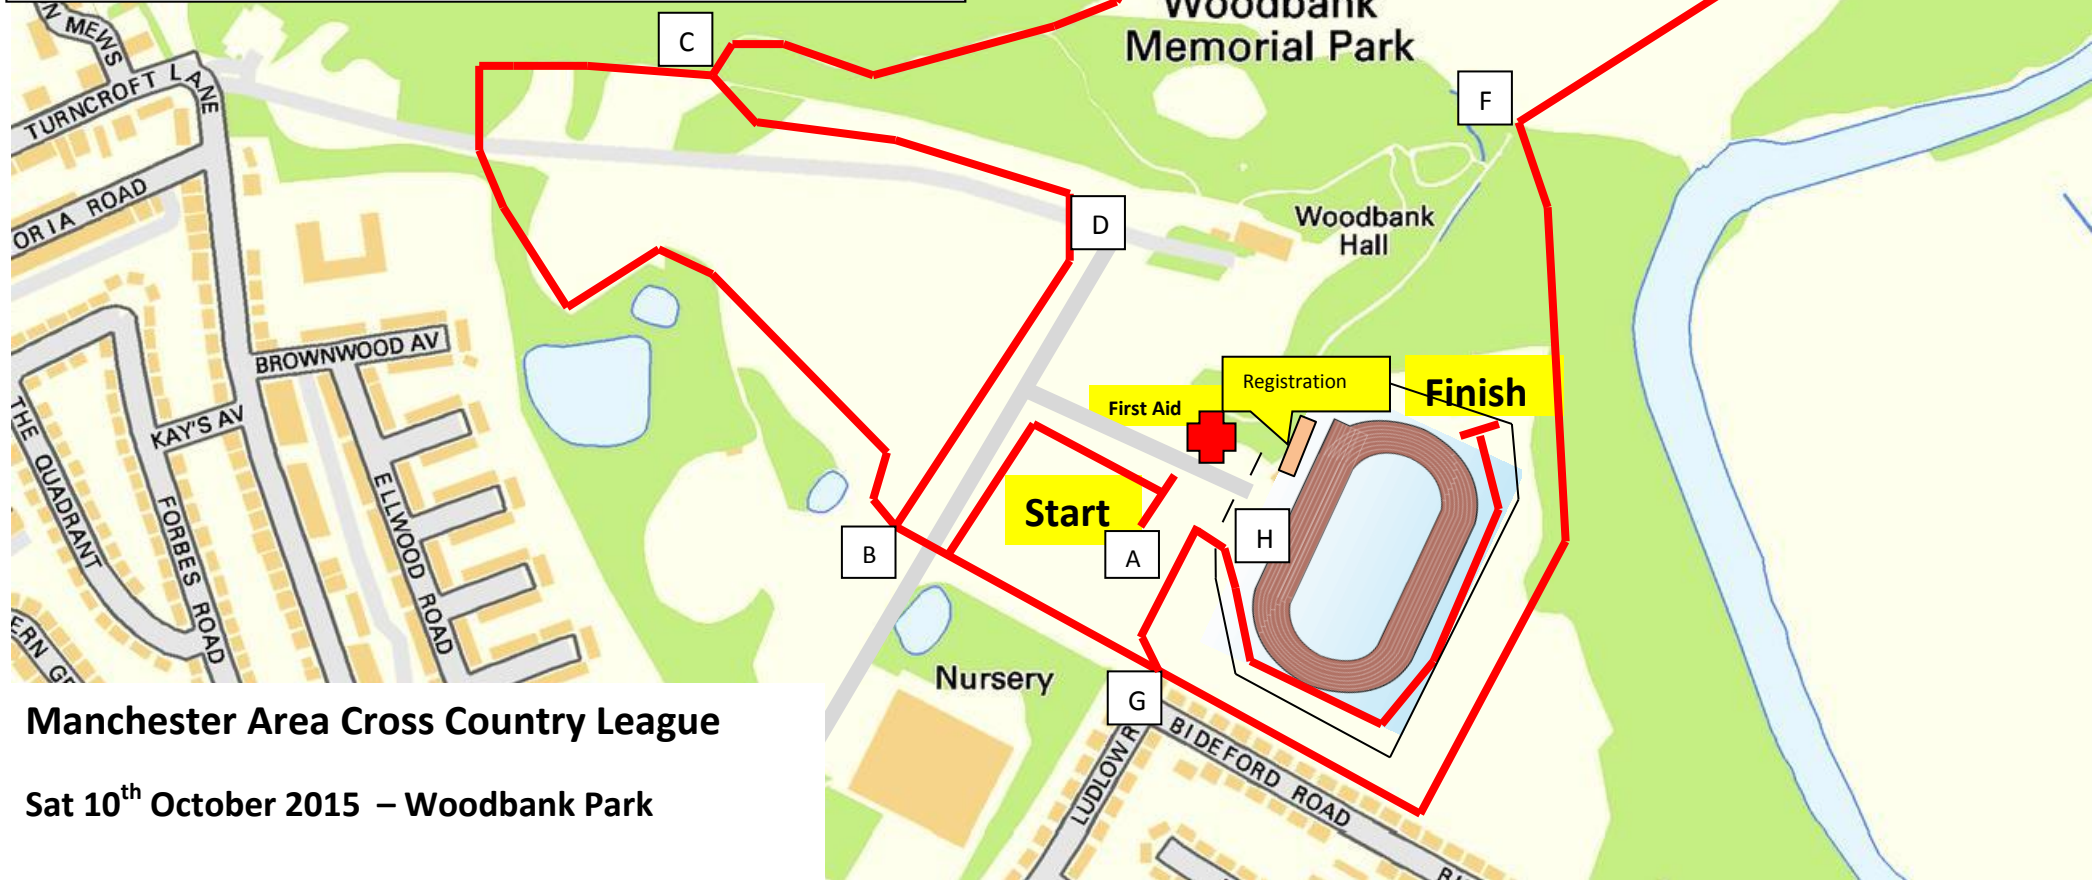

Time	Event	Approx Dist	Course
12:15pm	U13G + U13B	3500m	A B C E F G H -> Finish
12:30pm	U15G + U15B	4500m	A B C D -> B C E F G H -> Finish
12:50pm	U17G + U17B	6500m	A B C E F G -> B C E F G H -> Finish
13:40pm	U20, Sen + Vet Ladies	8500m	A B C D -> B C D -> B C E F G -> B C E F G H -> Finish
14:30pm	U20, Sen + Vet Men	9500m	A B C E F G -> B C E F G -> B C E F G H -> Finish

## Manchester Area Cross Country League

Sat 10<sup>th</sup> October 2015 – Woodbank Park