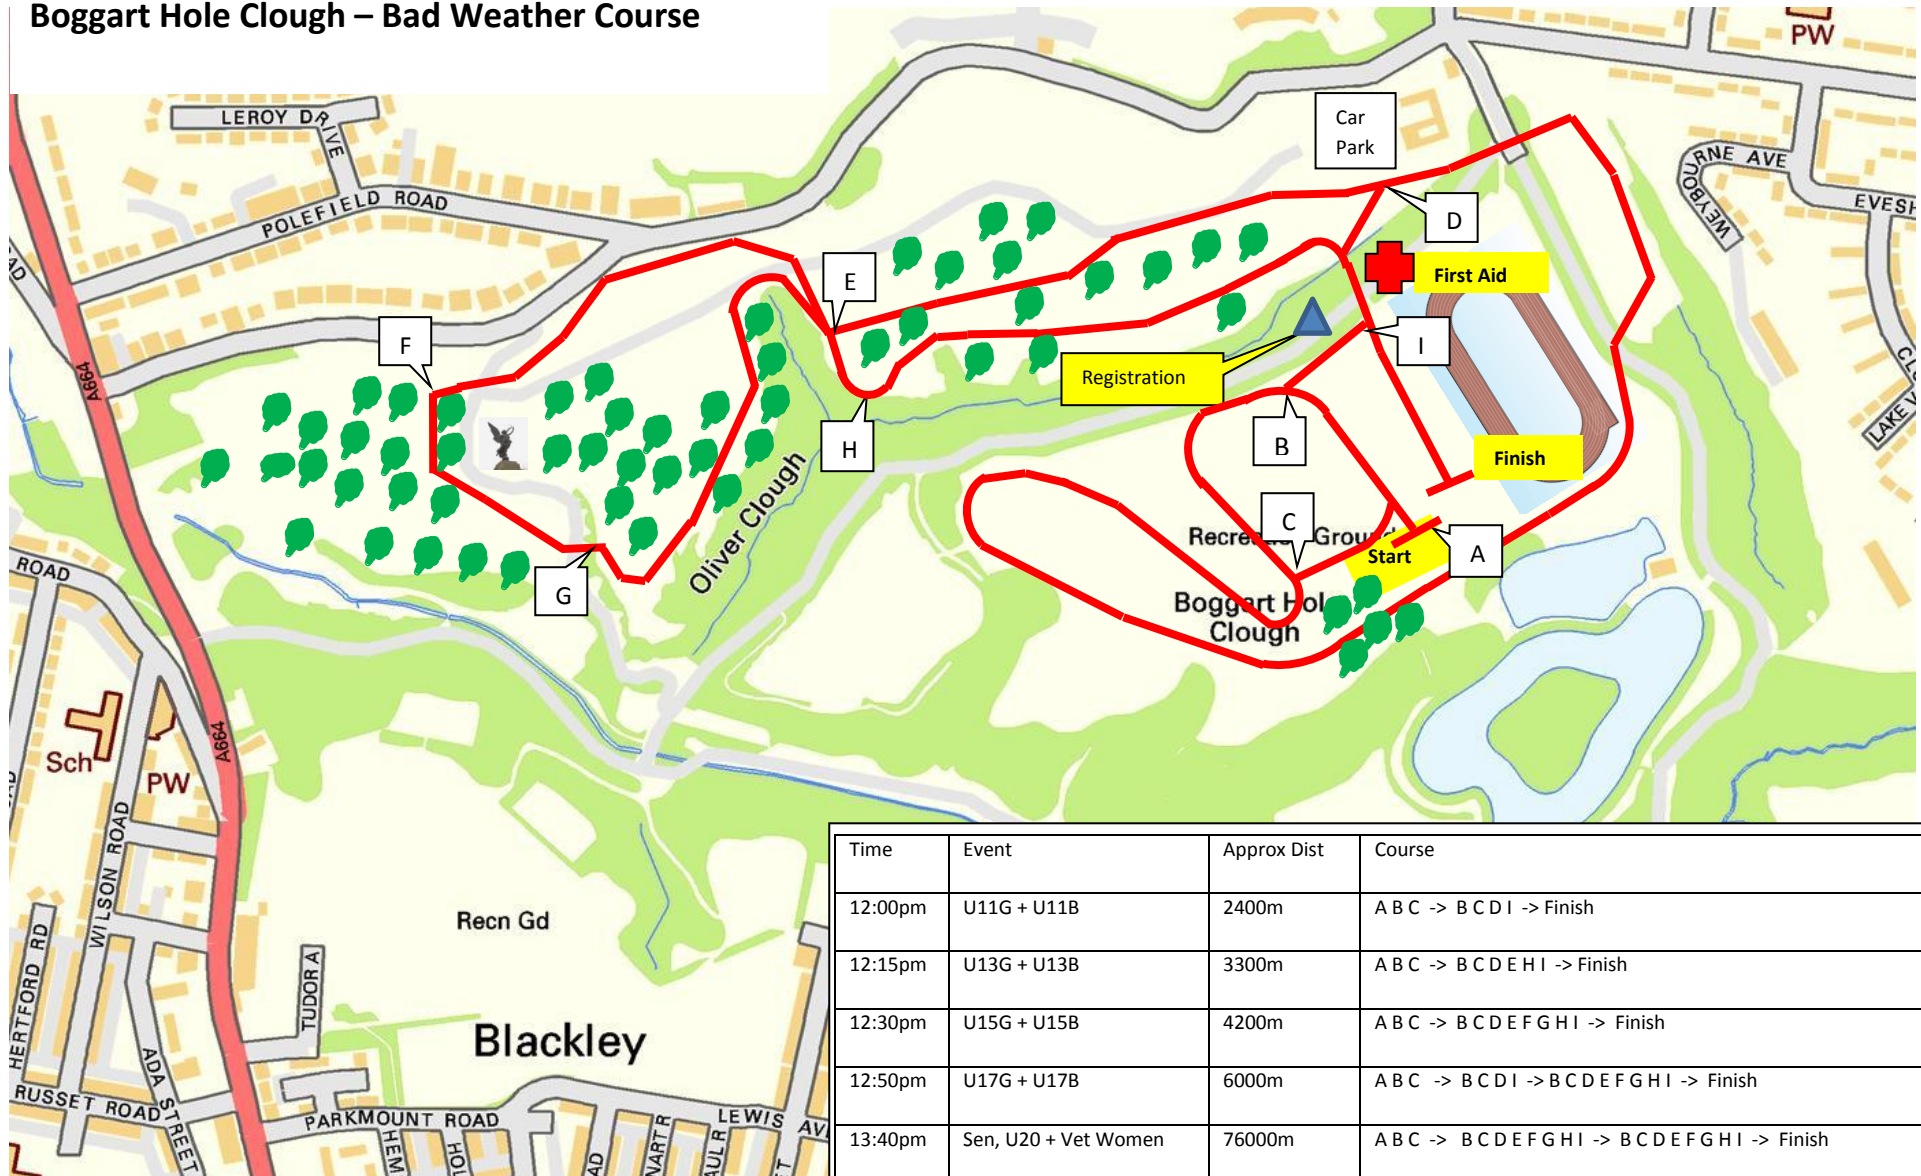

Manchester Area Cross Country League

Boggart Hole Clough – Bad Weather Course

Time	Event	Approx Dist	Course
12:00pm	U11G + U11B	2400m	ABC -> BCDI -> Finish
12:15pm	U13G + U13B	3300m	ABC -> BCDEHI -> Finish
12:30pm	U15G + U15B	4200m	ABC -> BCDEFGHI -> Finish
12:50pm	U17G + U17B	6000m	ABC -> BCDI -> BCDEFGHI -> Finish
13:40pm	Sen, U20 + Vet Women	76000m	ABC -> BCDEFGHI -> BCDEFGHI -> Finish
14:30pm	Sen, U20 + Vet Men	96000m	ABC -> BCDI -> BCDEFGHI -> BCDEFGHI -> Finish