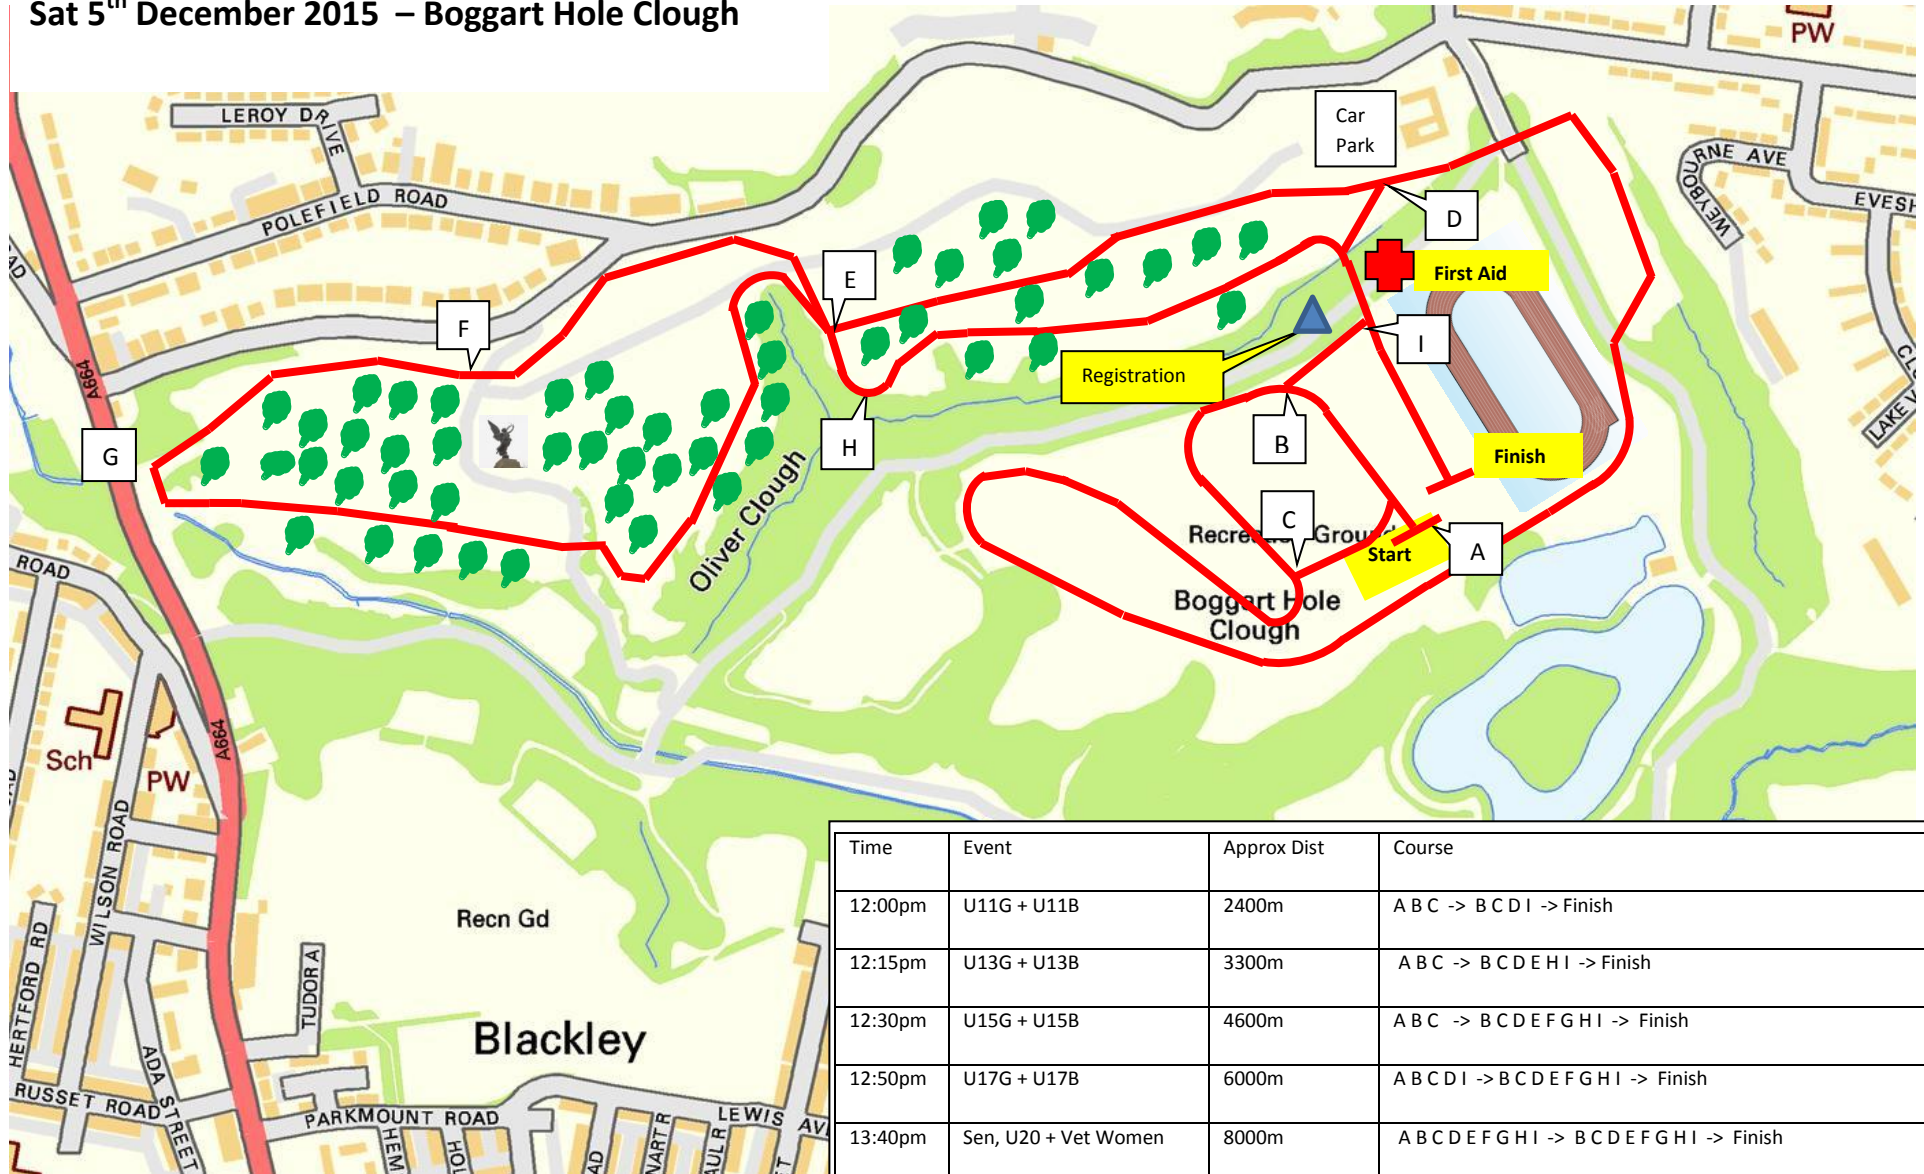

Manchester Area Cross Country League

Sat 5th December 2015 – Boggart Hole Clough

Time	Event	Approx Dist	Course
12:00pm	U11G + U11B	2400m	A B C -> B C D I -> Finish
12:15pm	U13G + U13B	3300m	A B C -> B C D E H I -> Finish
12:30pm	U15G + U15B	4600m	A B C -> B C D E F G H I -> Finish
12:50pm	U17G + U17B	6000m	A B C D I -> B C D E F G H I -> Finish
13:40pm	Sen, U20 + Vet Women	8000m	A B C D E F G H I -> B C D E F G H I -> Finish
14:30pm	Sen, U20 + Vet Men	10000m	A B C D I -> B C D E F G H I -> B C D E F G H I -> Finish