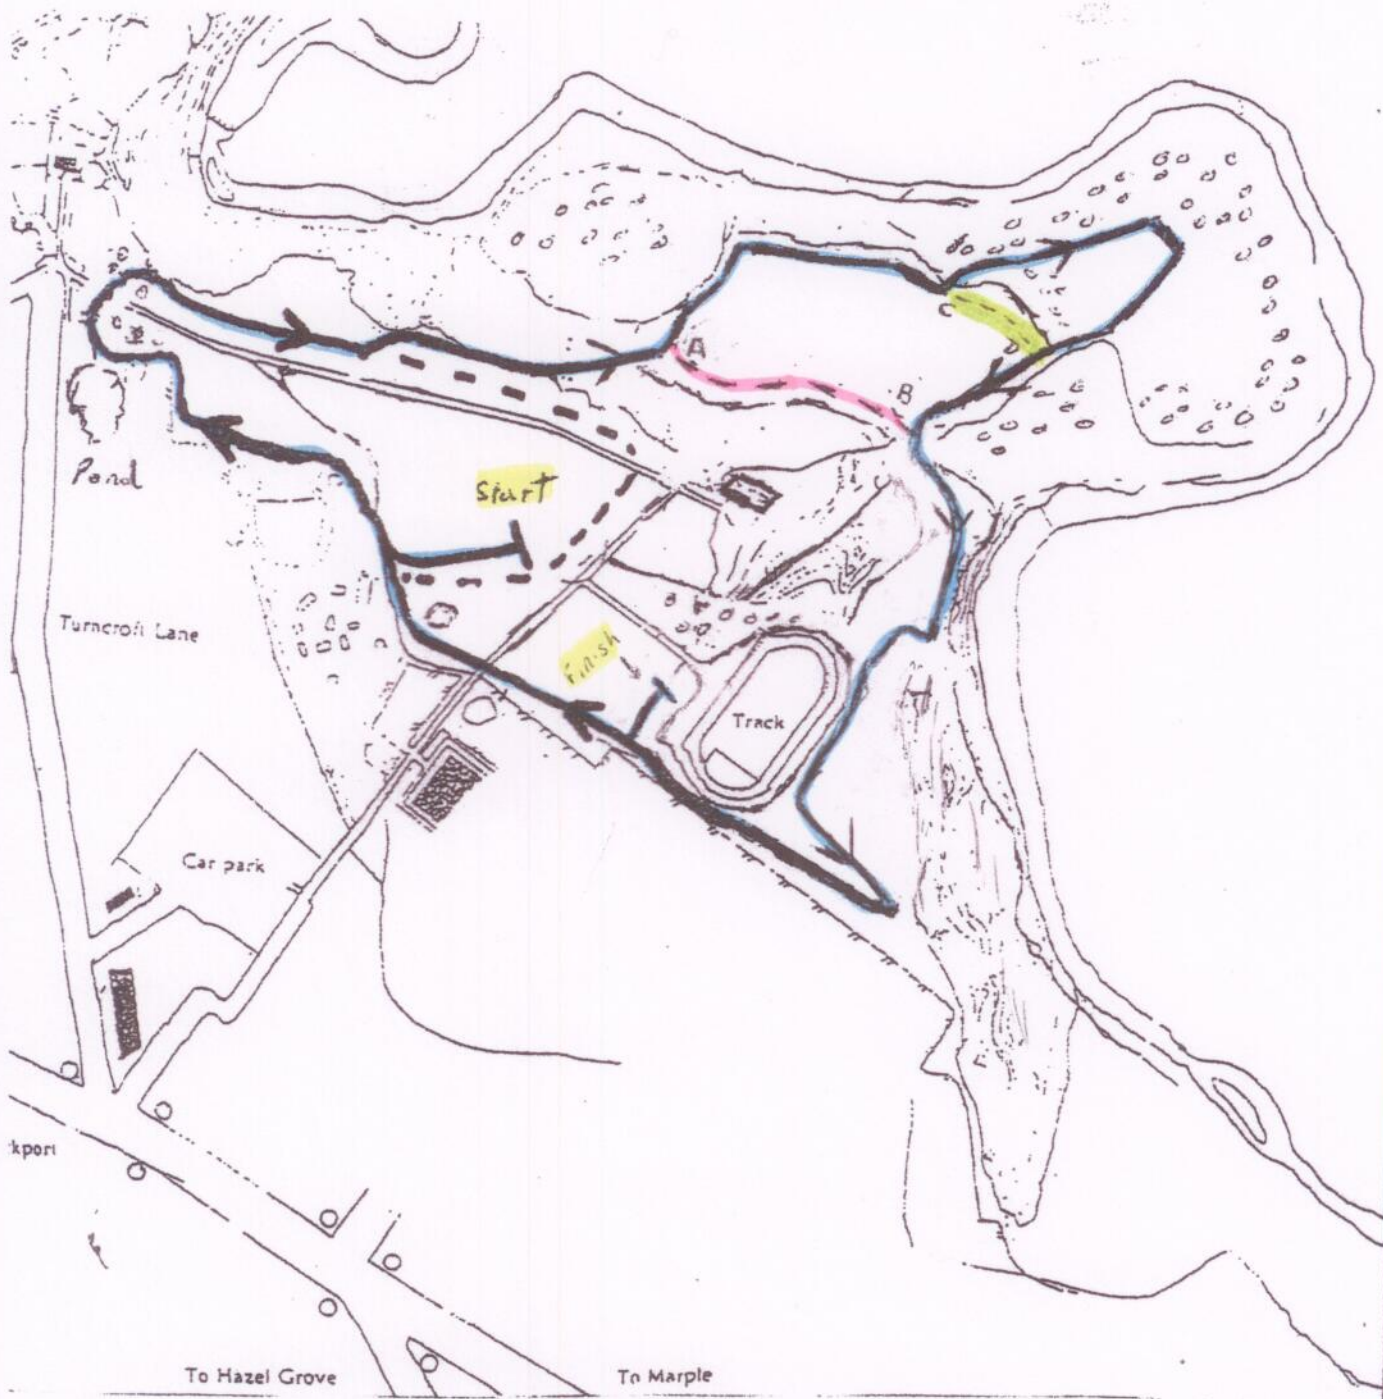

# MANCHESTER CROSS COUNTRY LEAGUE

Woodbank Park, Stockport, Sunday 10th November 2013

TIME	EVENT	APP DISTANCE	COURSE
12:00	U11 GIRLS	2200M	START / A/B/ FINISH
12:15	U13 GIRLS & U11 BOYS	2400M	START / C/D/ FINISH
12:30	U15 GIRLS & U13 BOYS	3000M	1 LARGE LAP
12:50	U17 LADIES & U15 BOYS	4000M	1 SMALL + 1 LARGE LAP
13:20	U17 MEN	6000M	2 LARGE LAPS
13:40	U20 LADIES & SEN LADIES	7000M	1 SMALL + 2 LARGE LAPS
14:30	U20 MENS & SEN MEN	9000M	3 LARGE LAPS