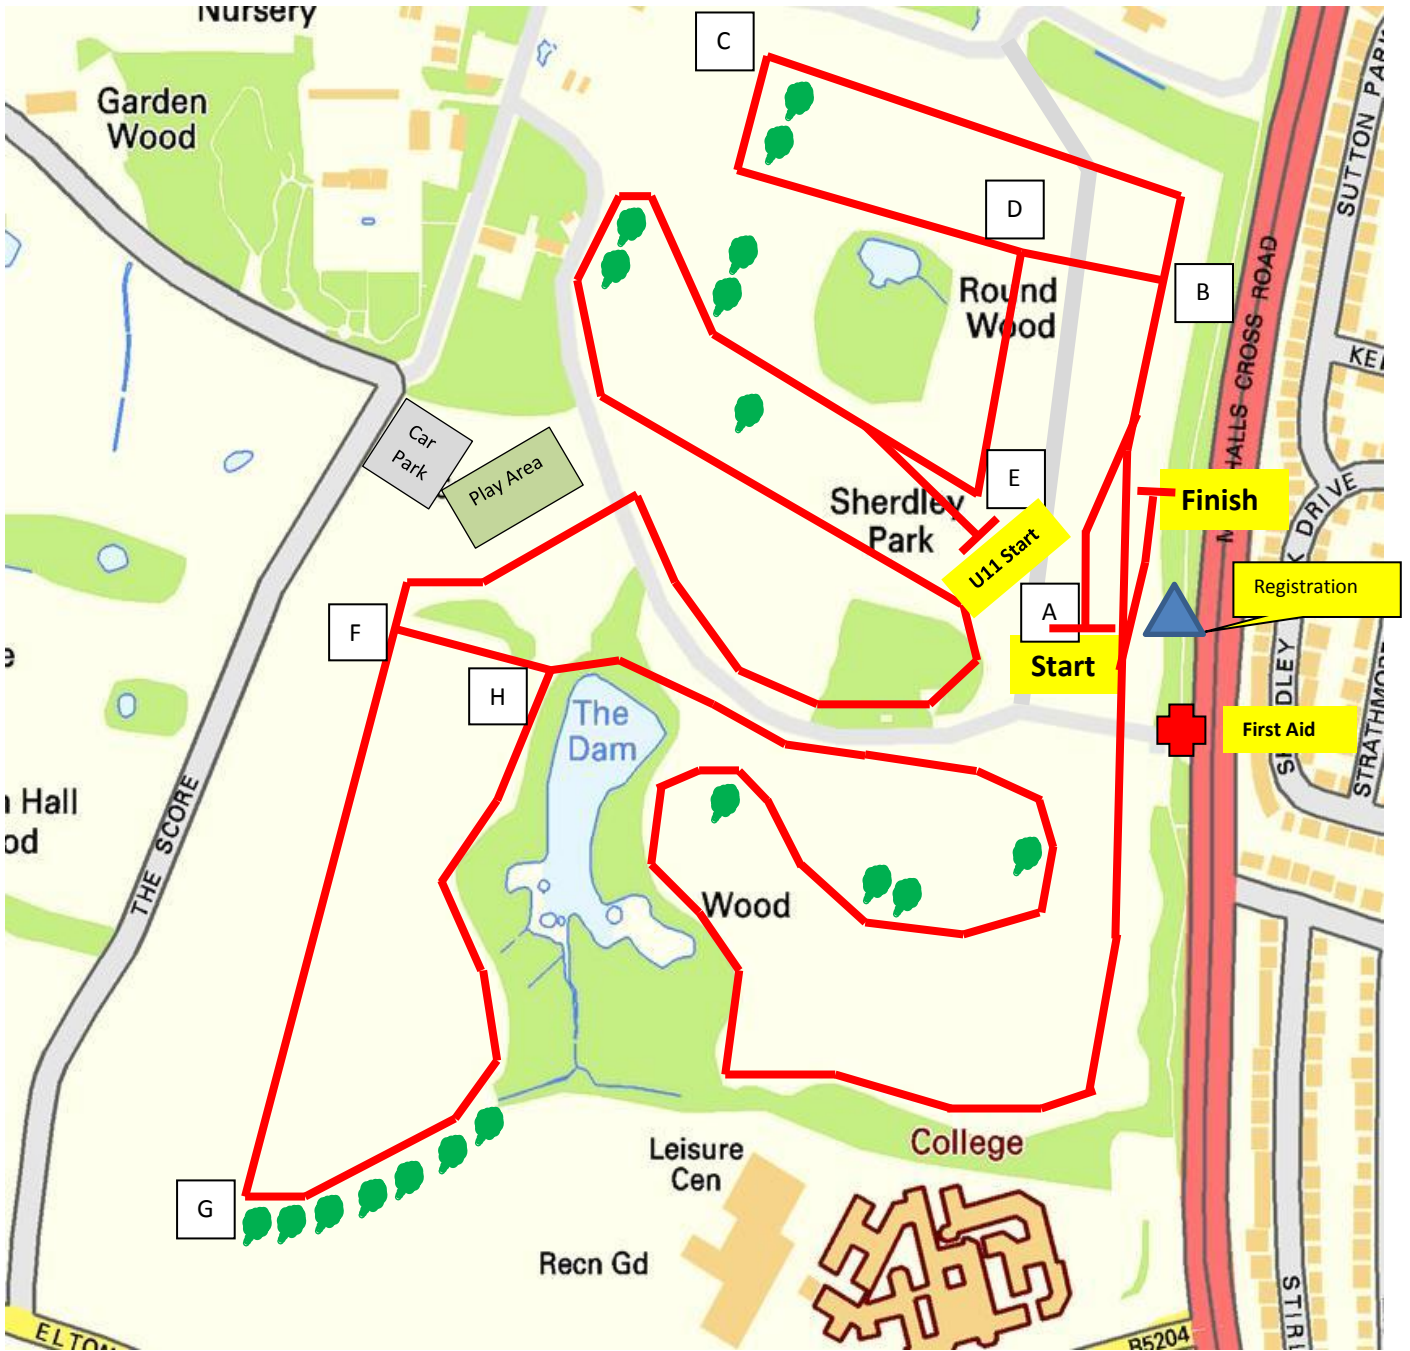

Manchester Area Cross Country League

Sat 7th November 2015 – Sherdley Park

Time	Event	Approx Dist	Course
12:00pm	U11G + U11B	2200m	EFH -> Finish
12:15pm	U13G + U13B	3000m	ABCDEFGHIH -> Finish
12:30pm	U15G + U15B	4500m	ABCD -> BCDEFGH -> Finish
12:50pm	U17G + U17B	6000m	ABCDEFGHIH -> BCDEFGH -> Finish
13:40pm	Sen, U20 + Vet Women	8000m	ABCDEFGHIH -> BCDEFGH -> Finish
14:30pm	Sen, U20 + Vet Men	9000m	ABCDEFGHIH -> BCDEFGH -> BCDEFGH -> Finish