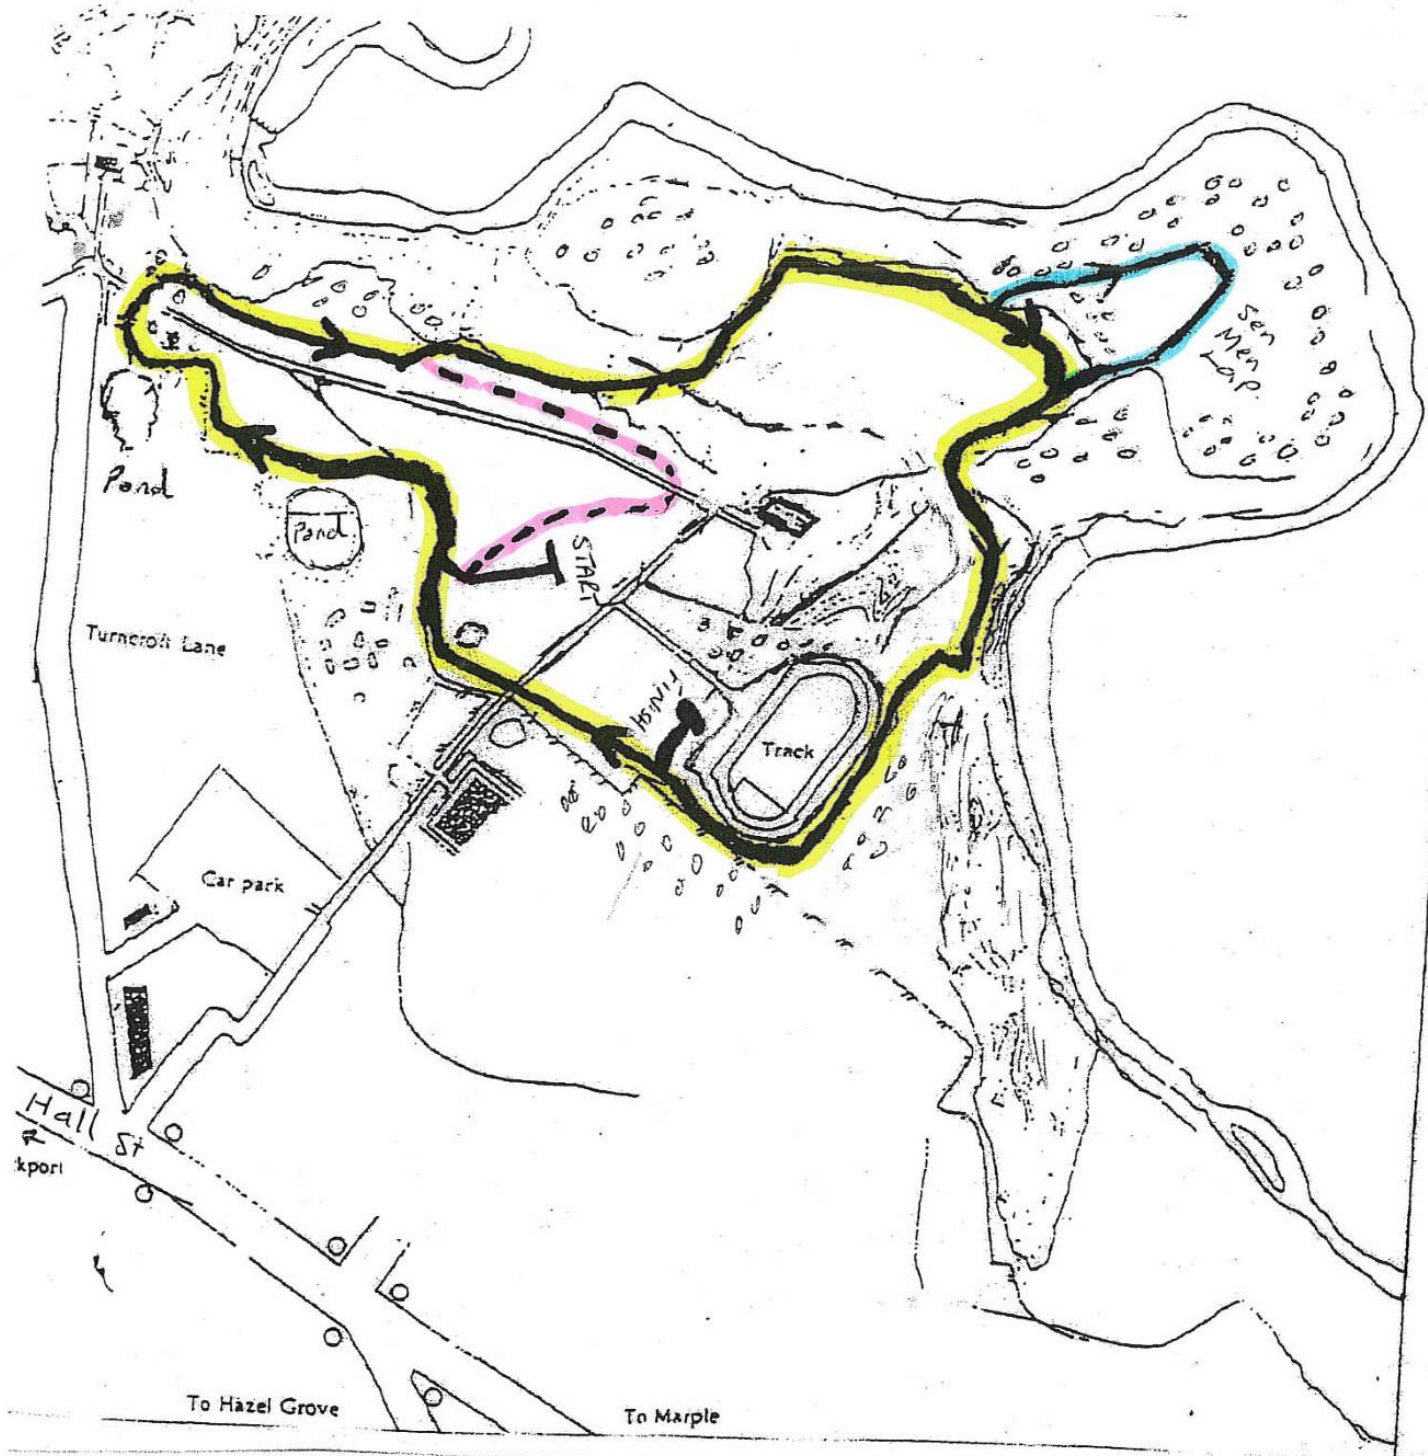

MANCHESTER CROSS COUNTRY LEAGUE

Woodbank Park, Stockport, Saturday 11th October 2014

LAP

SMALL LOOP

LARGE LAP

TIME	EVENT	APP DISTANCE	COURSE
12-15PM	U13 GIRLS	2400MT	1 LAP
12-30PM	U15 GIRLS & U13 BOYS	3400MT	SMALL LOOP +1 LAP
12-50PM	U15 BOYS ,U17 LADIES &U17 MEN	4800MT	2 LAPS
13-40PM	U20 , SENIOR &VETS LADIES	8200MT	SMALL LOOP +3 LAPS
14-30PM	U20 , SENIOR &VETS MEN	10,000 MT	SMALL LOOP +3 LARGE LAPS